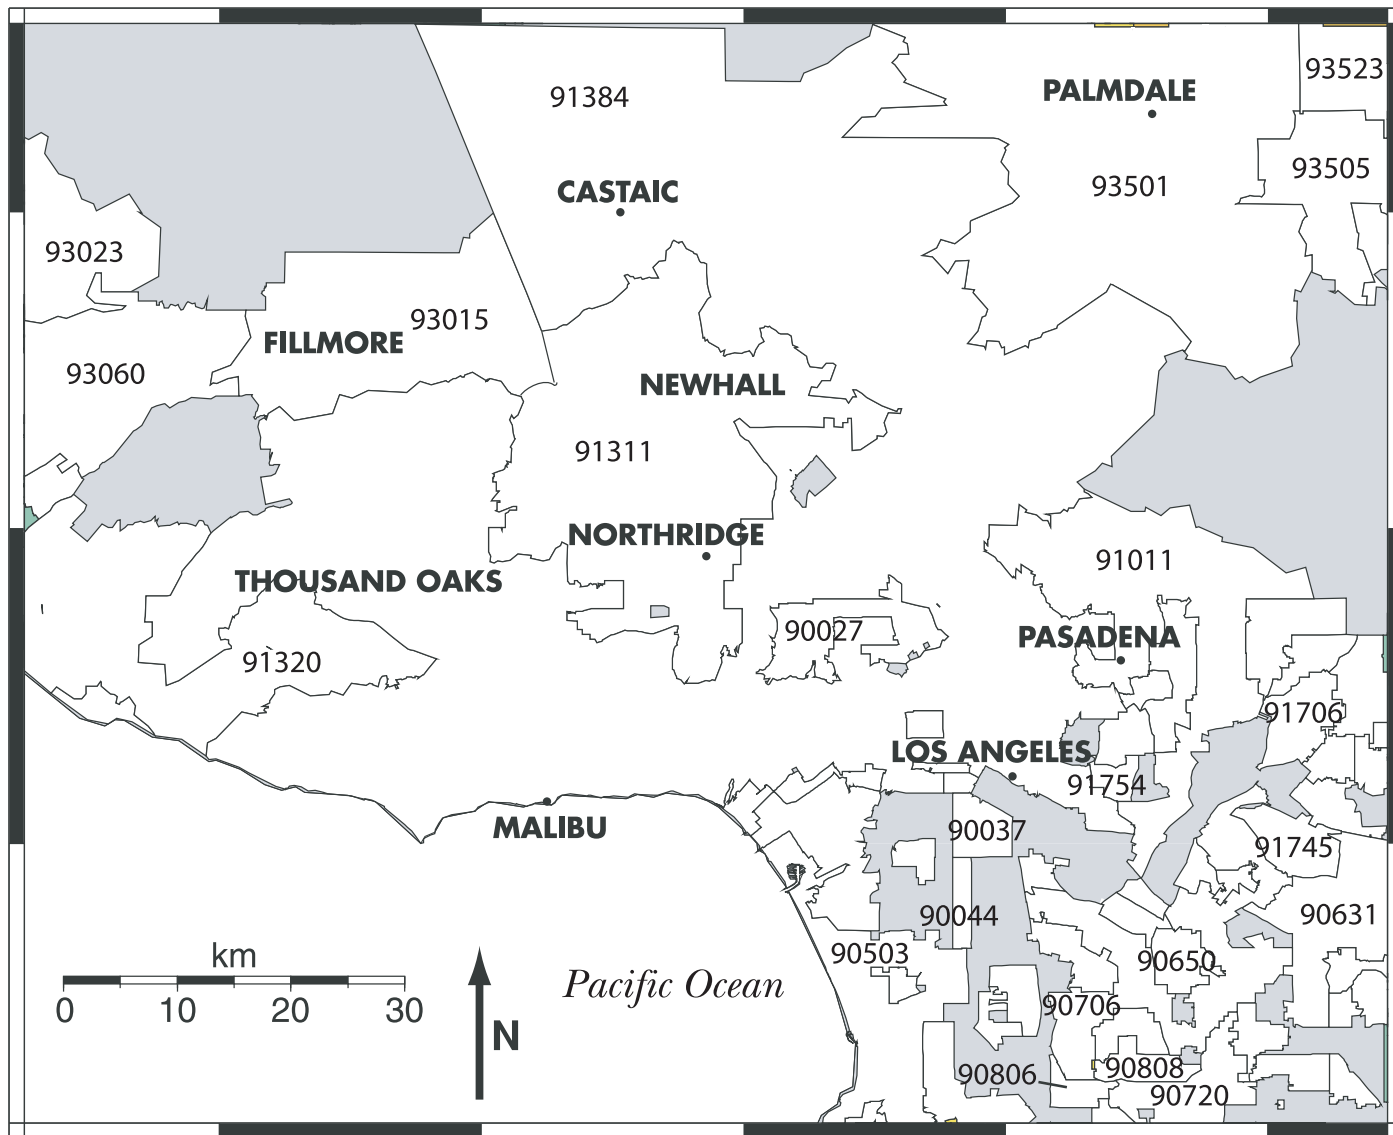

Handout 1: Zip Code Base Map for the Northridge, Calif., Earthquake, January 17, 1994 for the lesson
“Earthquakes: A Whole Lot of Quakin’ Goin’ On!”

INTENSITY	I	II-III	IV	V	VI	VII-VIII	IX	X+
SHAKING	Not felt	Weak	Light	Moderate	Strong	Very strong Severe	Violent	Extreme
DAMAGE	none	none	none	Very light	Light	Moderate Moderate/Heavy	Heavy	Very Heavy

Zip code areas with no data shown in gray.
 Zip codes are not indicated for all of the zip code areas that are outlined above.